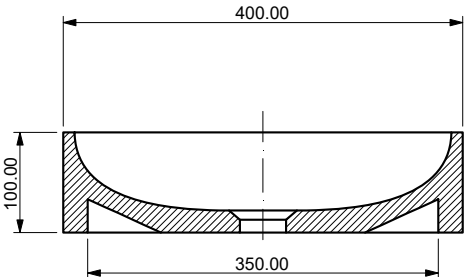

C-01 follows the same design line as all other countertop basins in the collection, bringing more dynamism and movement, with a solution that can be adapted to every bathroom.

Material	quartz sand
Finish	matt
Standard size	600 x 400 x 100 mm

above: 600 x 400 x 100 mm, glacier white

Standard colours

Nautic Blue

Arctic Blue

Mint Green

Hazelnut Brown

Rose Pink

Antique White

C-01 (without tap whole)

600 x 400 x 100 mm

A - A

B - B

C-01 (with tap whole)

600 x 400 x 100 mm

A - A

B - B