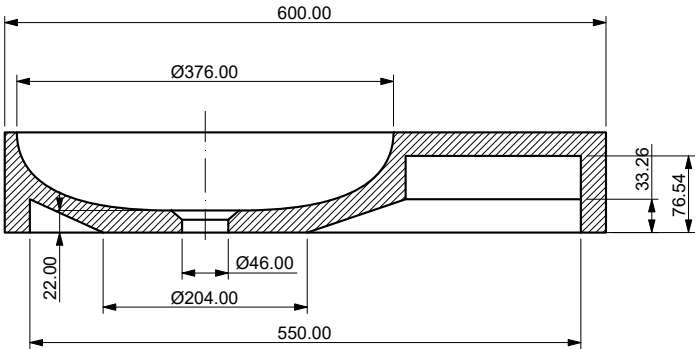

C-01 follows the same design line as all other countertop basins in the collection, bringing more dynamism and movement, with a solution that can be adapted to every bathroom.

Material	quartz sand
Finish	matt
Standard size	600 x 400 x 100 mm

above: 600 x 400 x 100 mm, glacier white

Standard colours

Nautic Blue

Arctic Blue

Mint Green

Hazelnut Brown

Rose Pink

Antique White

C-01 (without tap whole)

600 x 400 x 100 mm

A - A

B - B

C-01 (with tap whole)

600 x 400 x 100 mm

A - A

B - B