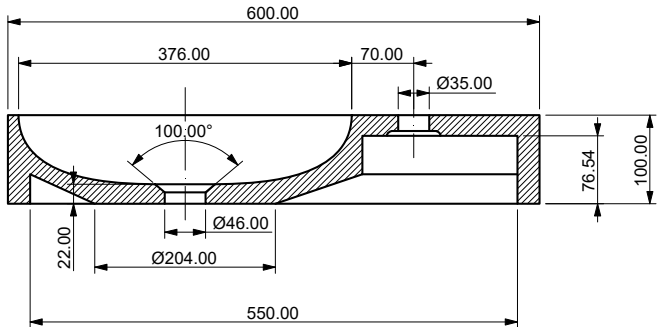

C-01 follows the same design line as all other countertop basins in the collection, bringing more dynamism and movement, with a solution that can be adapted to every bathroom.

Material	quartz sand
Finish	matt
Standard size	600 x 400 x 100 mm

C-01 (without tap whole)

600 x 400 x 100 mm

A - A

B - B

C-01 (with tap whole)

600 x 400 x 100 mm

A - A

B - B