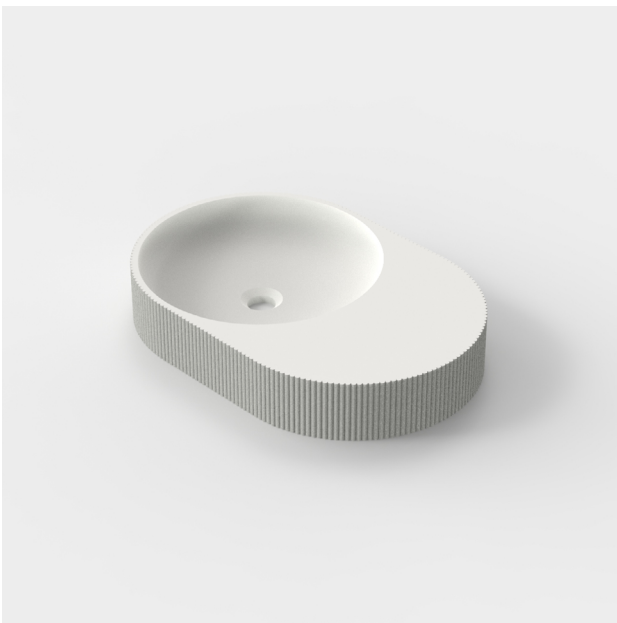

Technical Data Sheet

SIMBIOSIS Collection

C-01

C-01

Minimal and effective design made only from basic circular shapes. C-01 is originally inspired by the decomposition of the basic shapes of the Roman theaters constructions.

C-01 follows the same design line as all other countertop basins in the collection, bringing more dynamism and movement, with a solution that can be adapted to every bathroom.

Material	quartz sand
Finish	matt
Standard size	600 x 400 x 100 mm

above: 600 x 400 x 100 mm, glacier white

Standard colours

Nautic Blue

Arctic Blue

Mint Green

Hazelnut Brown

Rose Pink

Antique White

C-01 (without tap whole)

600 x 400 x 100 mm

A - A

B - B

C-01 (with tap whole)

600 x 400 x 100 mm

A - A

B - B