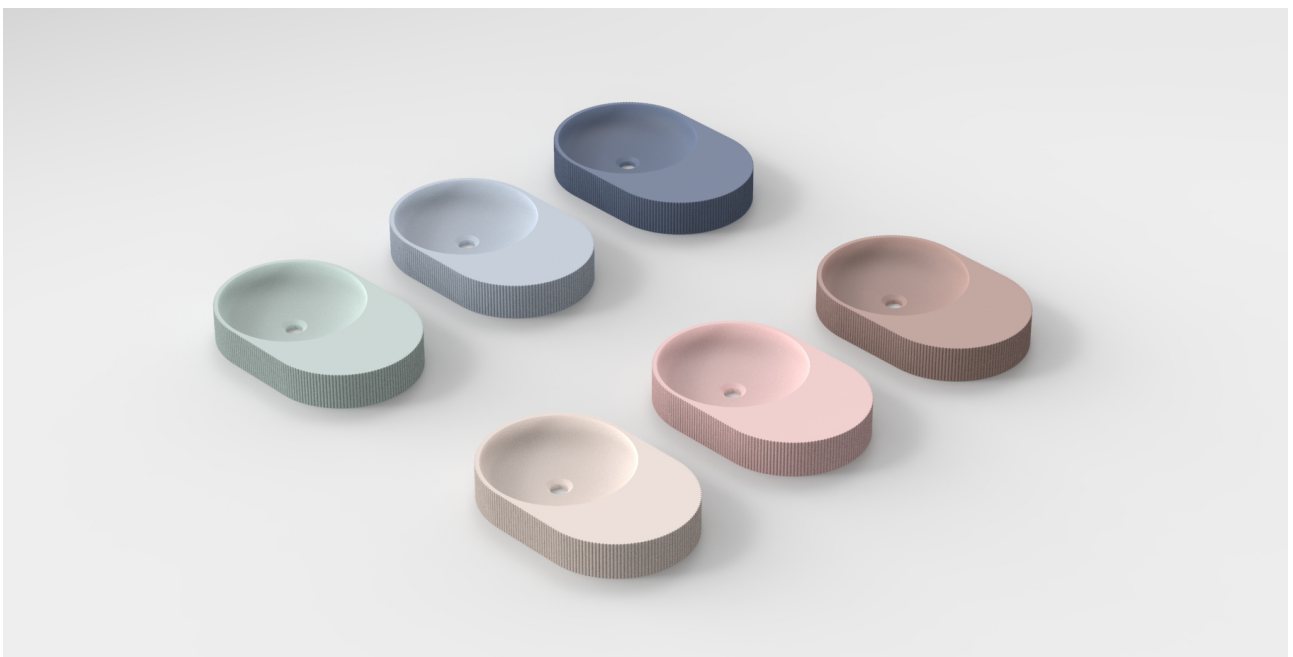

Technical Data Sheet

SIMBIOSIS Collection

C-01

C-01

Minimal and effective design made only from basic circular shapes. C-01 is originally inspired by the decomposition of the basic shapes of the Roman theaters constructions.

C-01 follows the same design line as all other countertop basins in the collection, bringing more dynamism and movement, with a solution that can be adapted to every bathroom.

Material	quartz sand
Finish	matt
Standard size	600 x 400 x 100 mm

above: 600 x 400 x 100 mm, glacier white

Standard colours

Nautic Blue

Arctic Blue

Mint Green

Hazelnut Brown

Rose Pink

Antique White

C-01 (without tap whole)

600 x 400 x 100 mm

A - A

B - B

C-01 (with tap whole)

600 x 400 x 100 mm

A - A

B - B