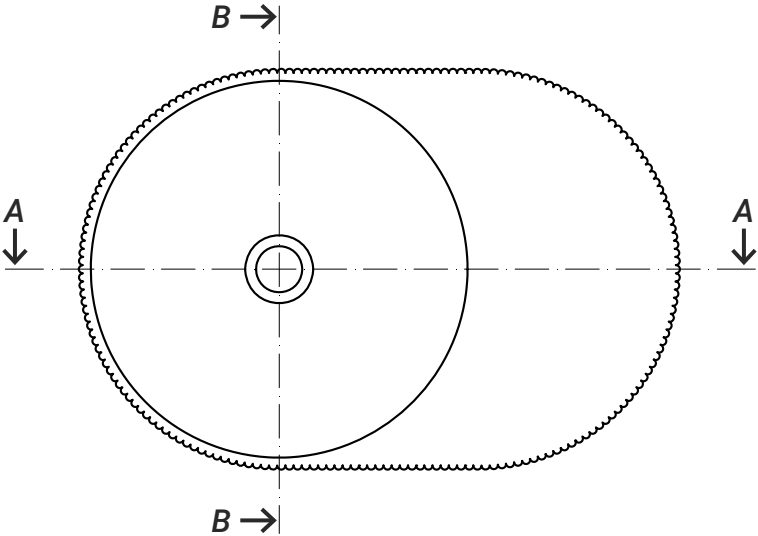

Technical Data Sheet

SIMBIOSIS Collection

C-01

C-01

Minimal and effective design made only from basic circular shapes. C-01 is originally inspired by the decomposition of the basic shapes of the Roman theaters constructions.

C-01 follows the same design line as all other countertop basins in the collection, bringing more dynamism and movement, with a solution that can be adapted to every bathroom.

Material	quartz sand
Finish	matt
Standard size	600 x 400 x 100 mm

above: 600 x 400 x 100 mm, glacier white

Standard colours

Nautic Blue

Arctic Blue

Mint Green

Hazelnut Brown

Rose Pink

Antique White

C-01 (without tap whole)

600 x 400 x 100 mm

A - A

B - B

C-01 (with tap whole)

600 x 400 x 100 mm

A - A

B - B