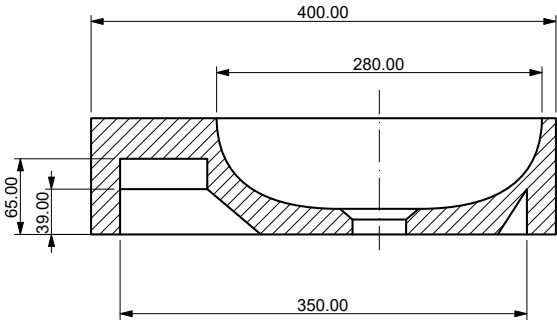

Versatile and flexible design achieved with elementary geometric shapes: circles and squares. The combination of S-01 with any faucet can be placed as desired and works in every direction.

The squared countertop basin can be adapted to every bathroom distribution being the perfect solution for small and modular interiors.

Material	quartz sand
Finish	matt
Standard size	400 x 400 x 100 mm

above: 400 x 400 x 100 mm, glacier white

Standard colours

Nautic Blue

Arctic Blue

Mint Green

Hazelnut Brown

Rose Pink

Antique White

S-01 (without tap hole)

400 x 400 x 100 mm

A - A

B - B

S-01 (with tap hole)

400 x 400 x 100 mm

A - A

B - B