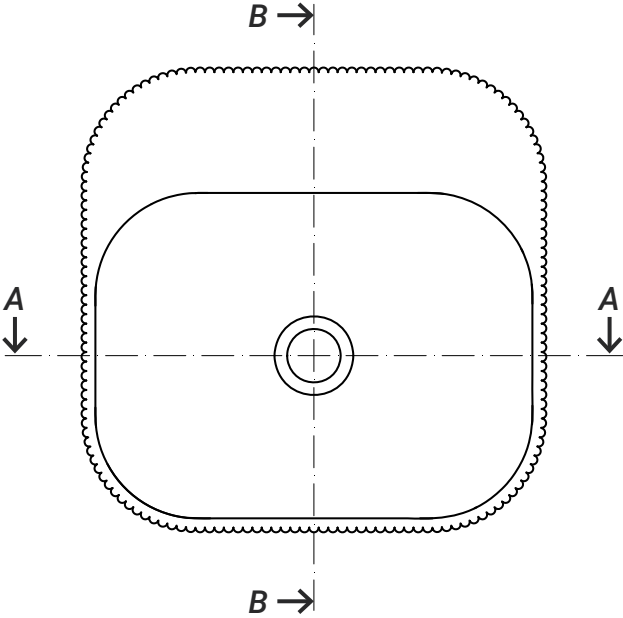

Versatile and flexible design achieved with elementary geometric shapes: circles and squares. The combination of S-01 with any faucet can be placed as desired and works in every direction.

The squared countertop basin can be adapted to every bathroom distribution being the perfect solution for small and modular interiors.

Material	quartz sand
Finish	matt
Standard size	400 x 400 x 100 mm

above: 400 x 400 x 100 mm, glacier white

Standard colours

Nautic Blue

Arctic Blue

Mint Green

Hazelnut Brown

Rose Pink

Antique White

S-01 (without tap hole)

400 x 400 x 100 mm

A - A

B - B

S-01 (with tap hole)

400 x 400 x 100 mm

A - A

B - B