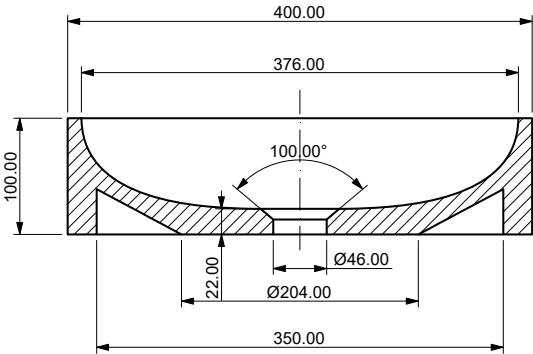

Versatile and flexible design achieved with elementary geometric shapes: circles and squares. The combination of S-01 with any faucet can be placed as desired and works in every direction.

The squared countertop basin can be adapted to every bathroom distribution being the perfect solution for small and modular interiors.

Material	quartz sand
Finish	matt
Standard size	400 x 400 x 100 mm

above: 400 x 400 x 100 mm, glacier white

Standard colours

Nautic Blue

Arctic Blue

Mint Green

Hazelnut Brown

Rose Pink

Antique White

S-01 (without tap hole)

400 x 400 x 100 mm

A - A

B - B

S-01 (with tap hole)

400 x 400 x 100 mm

A - A