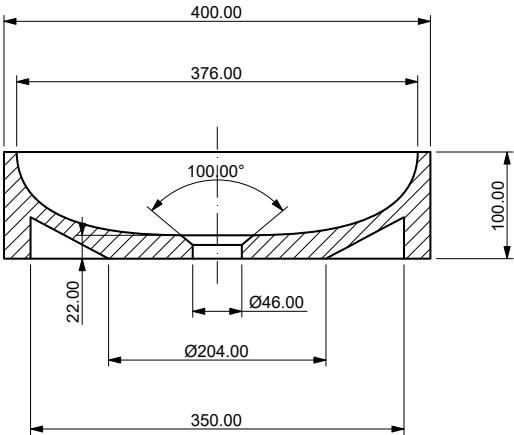

Material	quartz sand
Finish	matt
Standard size	400 x 400 x 100 mm

above: 400 x 400 x 100 mm, glacier white

Standard colours

Nautic Blue

Arctic Blue

Mint Green

Hazelnut Brown

Rose Pink

Antique White

S-01 (without tap hole)

400 x 400 x 100 mm

A - A

B - B

S-01 (with tap hole)

400 x 400 x 100 mm

A - A

B - B