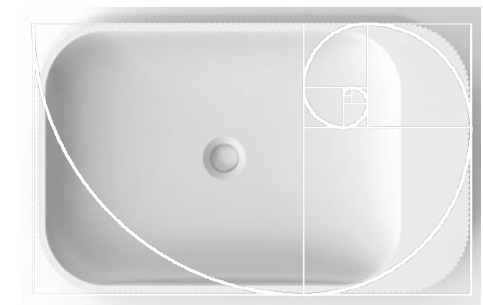

SIMBIOSIS S - 02 washbasin design with the proportions of the golden ratio.