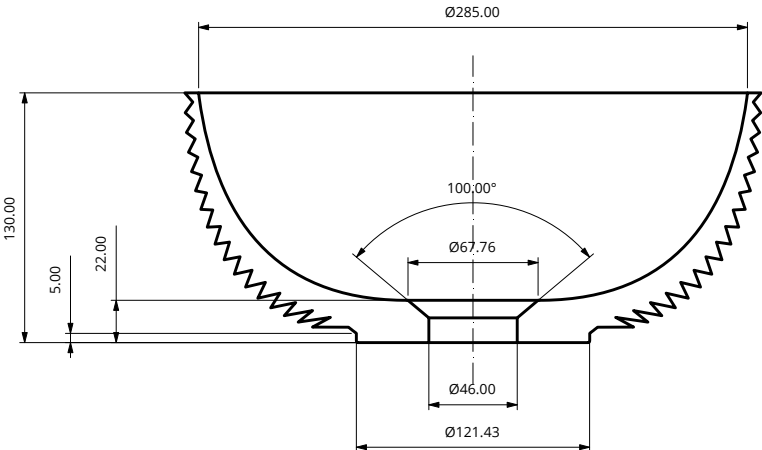

Jag reinvents itself again and again in a particularly noble and multi-faceted way, according to the type of lighting.

Material	quartz sand
Finish	matt
Standard sizes	300 x 300 x 130 mm (round) 350 x 350 x 130 mm (round) 430 x 430 x 130 mm (round) 400 x 300 x 130 mm (oval) 600 x 400 x 130 mm (oval)

Ocean Blue

Olive Green

Jag

300 x 300 x 130 mm

A - A

Jag

350 x 350 x 130 mm

A - A

Jag

430 x 430 x 130 mm

A - A

SANDHELDEN

Jag

400 x 300 x 130 mm

A - A

B - B