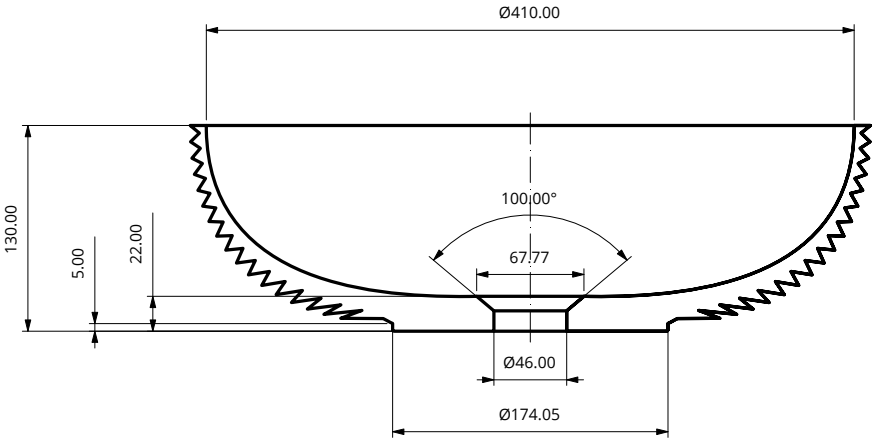

Jag reinvents itself again and again in a particularly noble and multi-faceted way, according to the type of lighting.

Material	quartz sand
Finish	matt
Standard sizes	300 x 300 x 130 mm (round) 350 x 350 x 130 mm (round) 430 x 430 x 130 mm (round) 400 x 300 x 130 mm (oval) 600 x 400 x 130 mm (oval)

Ocean Blue

Olive Green

Jag

300 x 300 x 130 mm

A - A

Jag

350 x 350 x 130 mm

A - A

Jag

430 x 430 x 130 mm

A - A

SANDHELDEN

Jag

400 x 300 x 130 mm

A - A

B - B