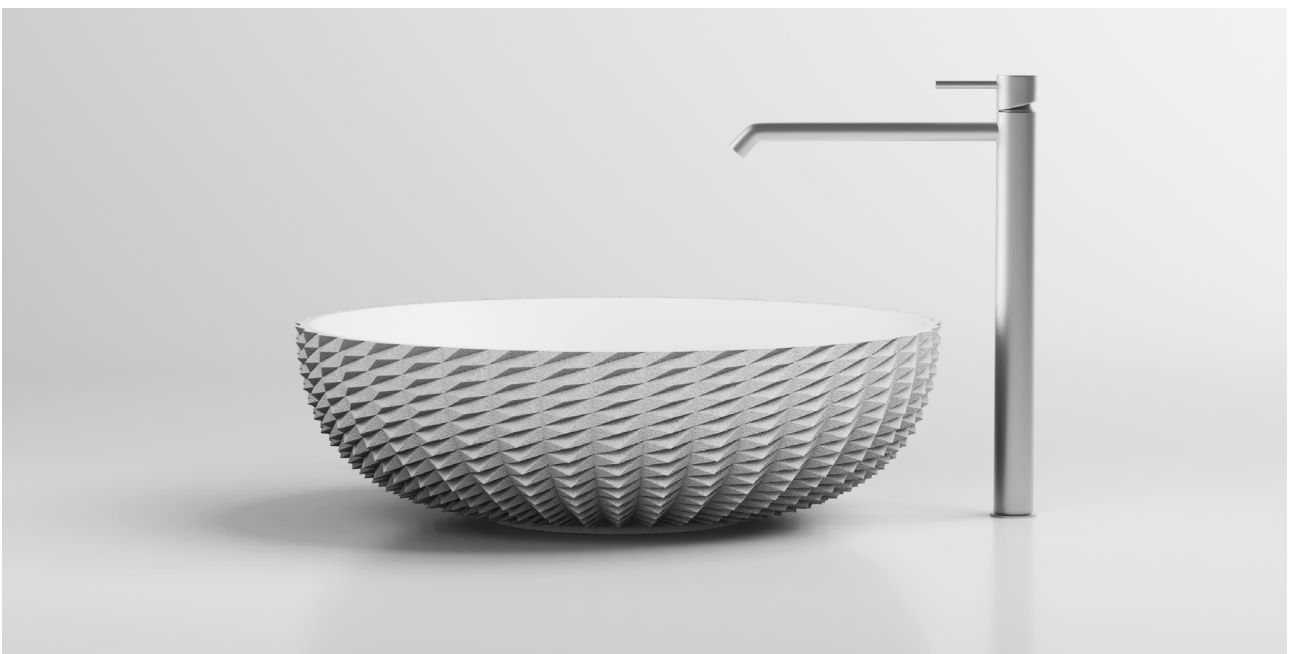

Technical Data Sheet

SKANDIKA Collection

Jag

Jag

Relief-like, fine-grained structure and yet a little bit the impression of a carefully woven wicker basket.

Jag offers a particularly charming contrast of strictly geometric lines, which seem to dissolve again and again through light and shadow, and a flatteringly smooth inner surface, which almost seems to be covered with fine, matt silk fabric.

Jag reinvents itself again and again in a particularly noble and multi-faceted way, according to the type of lighting.

Material	quartz sand
Finish	matt
Standard sizes	300 x 300 x 130 mm (round) 350 x 350 x 130 mm (round) 430 x 430 x 130 mm (round) 400 x 300 x 130 mm (oval) 600 x 400 x 130 mm (oval)

above: 300 x 300 x 130 mm, glacier white

Standard colours

Ivory White

Glacier White

Lavender Grey

Stormy Grey

Dark Lava
(patinated)

Charcoal Black

Ocean Blue

Olive Green

Jag

300 x 300 x 130 mm

A - A

Jag

350 x 350 x 130 mm

A - A