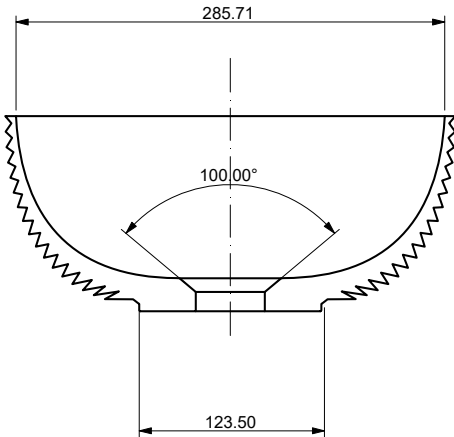

Jag reinvents itself again and again in a particularly noble and multi-faceted way, according to the type of lighting.

Material	quartz sand
Finish	matt
Standard sizes	300 x 300 x 130 mm (round) 350 x 350 x 130 mm (round) 430 x 430 x 130 mm (round) 400 x 300 x 130 mm (oval) 600 x 400 x 130 mm (oval)

Ocean Blue

Olive Green

Jag

300 x 300 x 130 mm

A - A

Jag

350 x 350 x 130 mm

A - A

Jag

430 x 430 x 130 mm

A - A

SANDHELDEN

Jag

400 x 300 x 130 mm

A - A

B - B

SANDHELDEN

Jag

600 x 400 x 130 mm

A - A

B - B